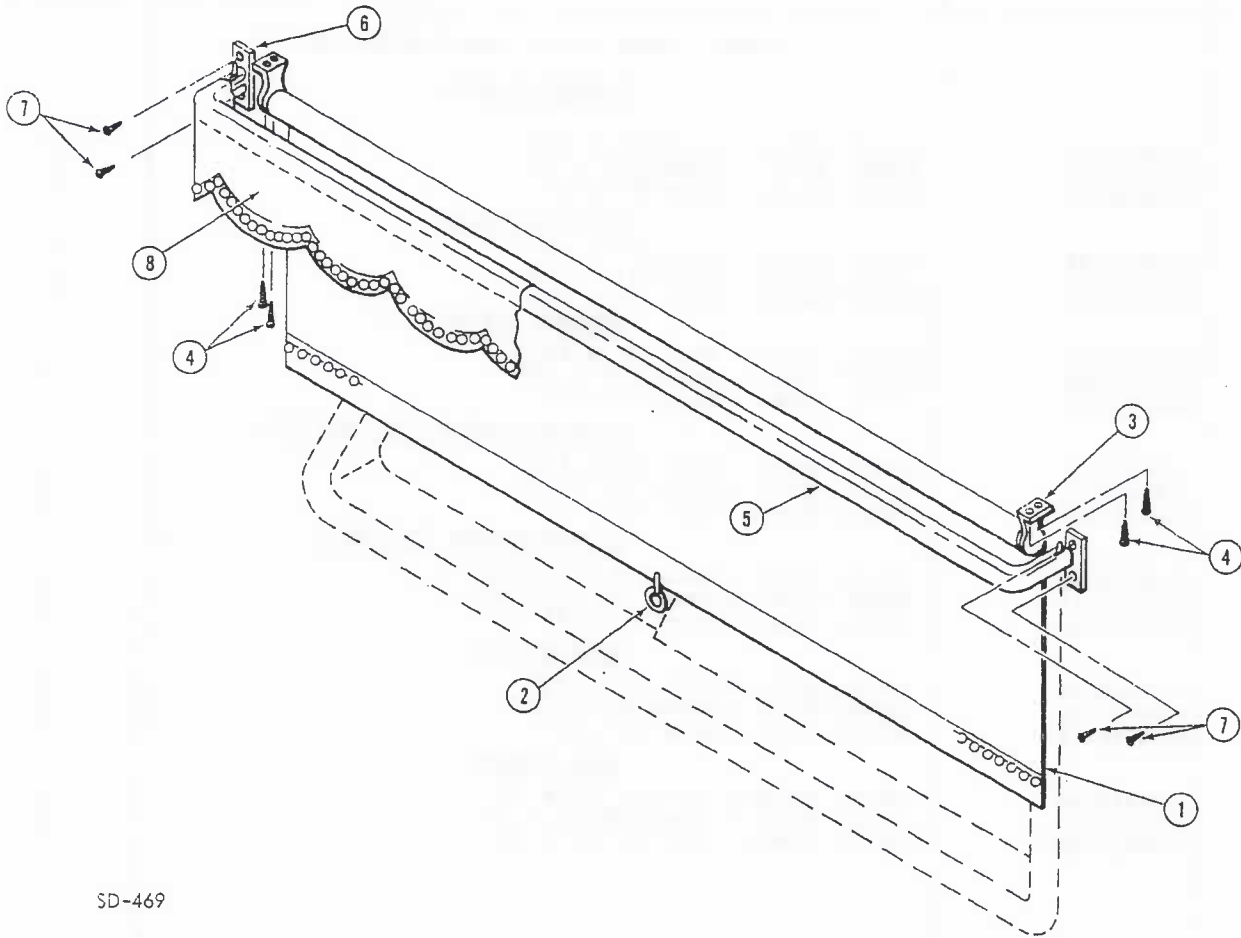

REPAIR PARTS LIST

33 Carpeting &
GROUP Drapes
MODEL 2900 R

SD-469

Figure 33-2 Kitchen Window Shade

FIG NO.	ITEM NO.	RVD PART NUMBER	ITEM DESCRIPTION	QTY PER UNIT
			(Coaches 00001 to 00527)	
			<u>KITCHEN WINDOW SHADE</u>	
33-2	1	5101629-07	Select shade for color scheme from the following:	
	2	5101629-04	SHADE ASSY, Kitchen	1
	3	5100301-06	RING PULL, Antique bronze	1
	4	M14014	BRACKET, Shade assy	2
	5	5100301-18	SCREW, Bracket, tapping, pan hd (No. 8 x 5/8)	4
	6	5100301-19	ROD, Valence (white, coach 00350 and up)	1
	7	M14012	BRACKET, Valence (white, coach 00350 and up)	2
	8	5101629-10	SCREW, Valence bracket (coach 00350 and up)	4
			VALENCE, Shade (coach 00350 and up)	1
			NOTE: Valence and shade available in RU, rust; GR, green; BL, blue. Specify color when ordering.