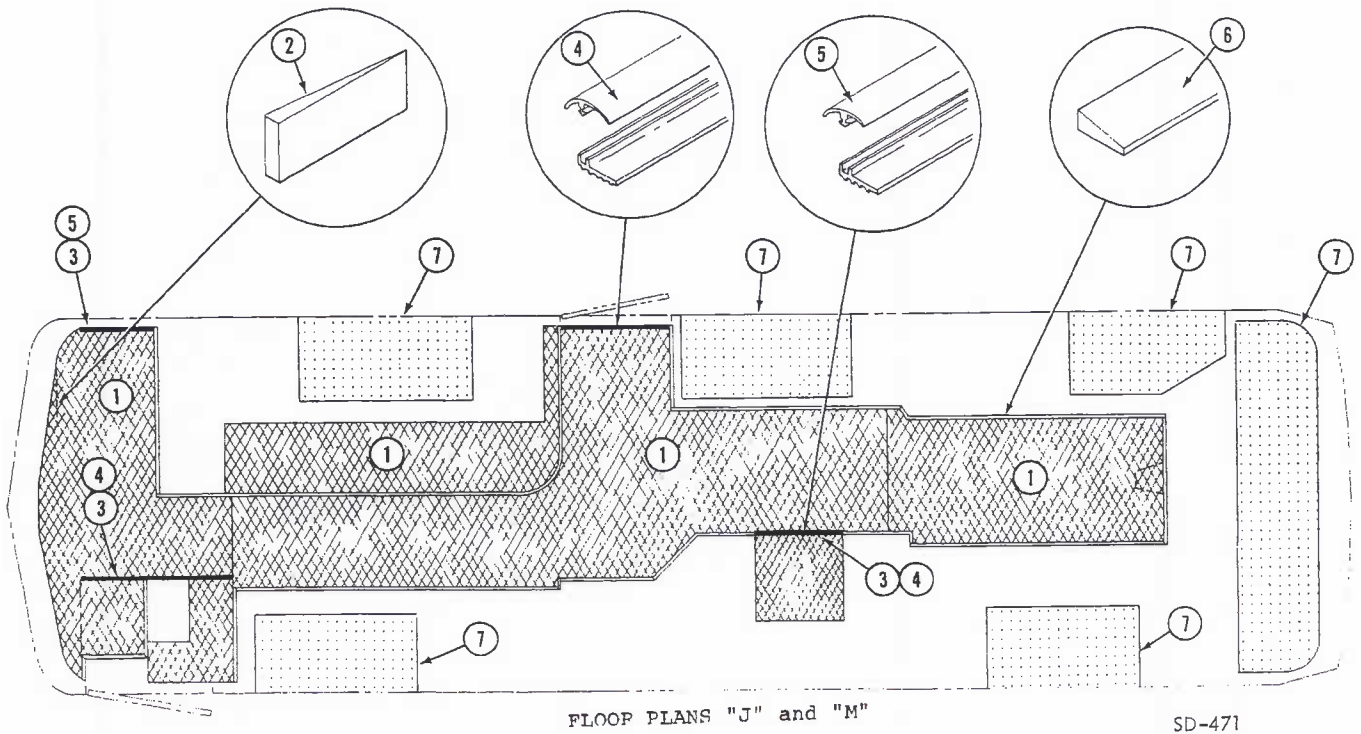

# REPAIR PARTS LIST

GROUP 33 Carpeting & Drapes  
 MODEL 2900 R

SD-470

Figure 33-4 Shower Curtain

FIG NO.	ITEM NO.	PART NUMBER	ITEM DESCRIPTION	QTY PER UNIT
33-4	1	5108376	<u>SHOWER CURTAIN</u> CURTAIN, Shower, white	1
	2	5101641-03	Select hanger for color scheme from the following: HANGER, Shower curtain (sup 5101641-01, 5101641-02)	6
	3	5100356	ROD ASSY, Shower curtain	1

# REPAIR PARTS LIST

33 Carpeting &  
 GROUP Drapes  
 MODEL 2900 R

Figure 33-5. Indoor/Outdoor Carpeting