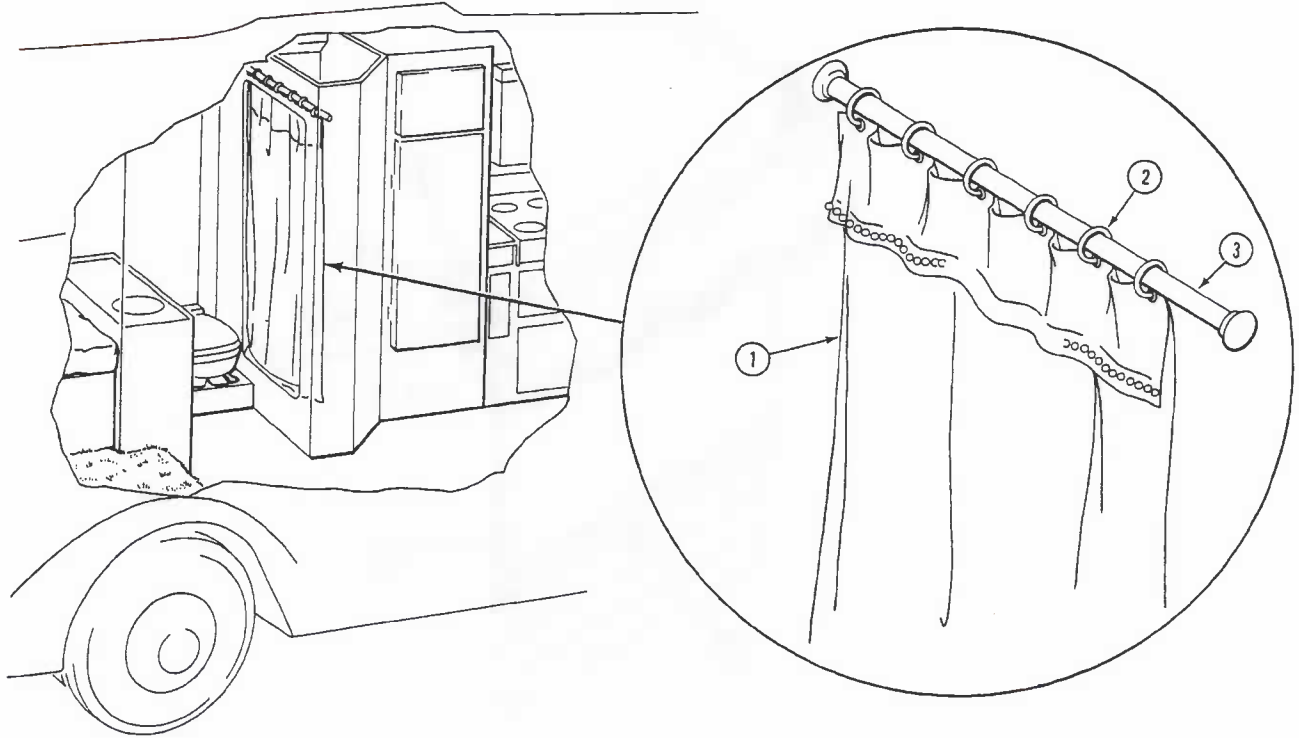

REPAIR PARTS LIST

GROUP 33 Carpeting & Drapes
MODEL 2900 R

SD-470

Figure 33-4 Shower Curtain

FIG NO.	ITEM NO.	PART NUMBER	ITEM DESCRIPTION	QTY PER UNIT
33-4	1	5108376	<u>SHOWER CURTAIN</u> CURTAIN, Shower, white	1
	2	5101641-03	Select hanger for color scheme from the following: HANGER, Shower curtain (sup 5101641-01, 5101641-02)	6
	3	5100356	ROD ASSY, Shower curtain	1