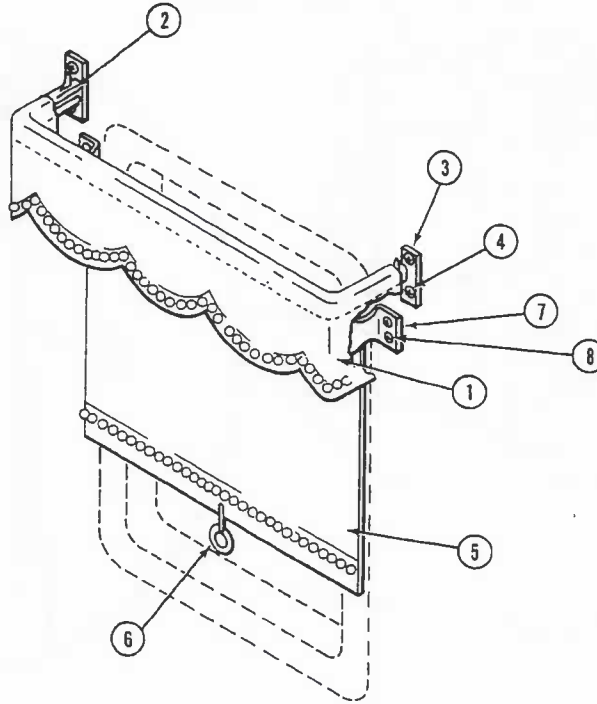

# REPAIR PARTS LIST

33 Carpeting &  
 Drapes  
 GROUP \_\_\_\_\_  
 MODEL 2900 R \_\_\_\_\_

Figure 33-3. Bathroom Window Shade

SD-293

FIG NO.	ITEM NO.	RVD PART NUMBER	ITEM DESCRIPTION	QTY PER UNIT
			(Coaches 00001 to 00527)	
			<u>BATHROOM WINDOW SHADE, VALANCE,</u> <u>AND SHOWER CURTAIN</u>	
33-3	1	5101629-08	Select valance for color scheme from the following:	
	2	5100301-07	VALANCE	1
	3	5100301-16	ROD, Valance, white	1
	4	M14012	BRACKET, Valance rod	2
			SCREW, Valance rod bracket, tapping, pan hd (No. 4 x 1/2)	4
			Select shade for color scheme from the following:	
	5	5101629-06	SHADE ASSY, Bathroom	1
	6	5101629-04	RING PULL, Antique bronze	1
	7	5100301-06	BRACKET, Shade assy	2
	8	M14014	SCREW, Bracket tapping pan hd (No. 8 x 5/8)	4
			NOTE: Valance and shade available in RU, rust; GR, green; BL, blue. Specify color when ordering.	