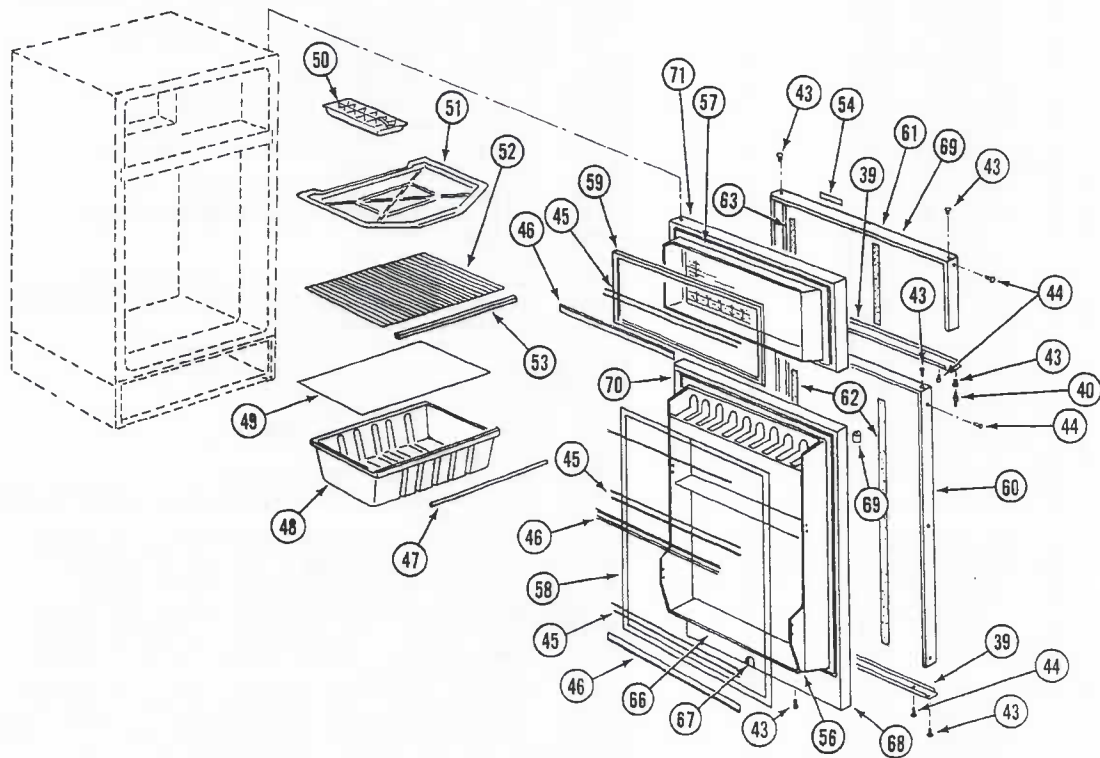

REPAIR PARTS LIST

37 Refrigeration
GROUP System
MODEL 2900R

Figure 37-1. Refrigerator

SD-176

REPAIR PARTS LIST

GROUP 37
MODEL 2900R