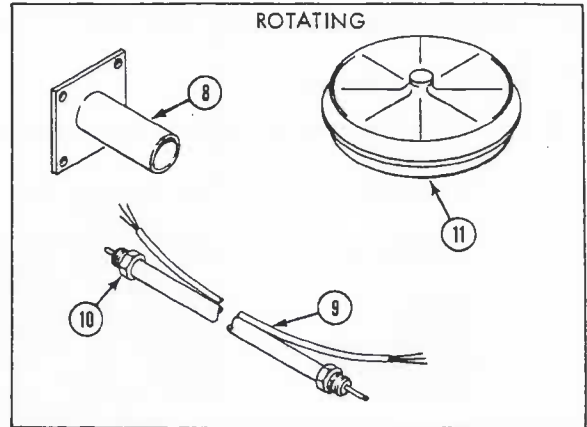

COACH 00500 AND UP