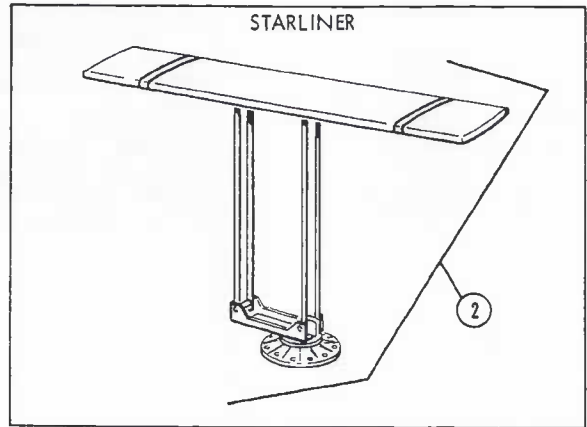

COACH 00500 AND UP