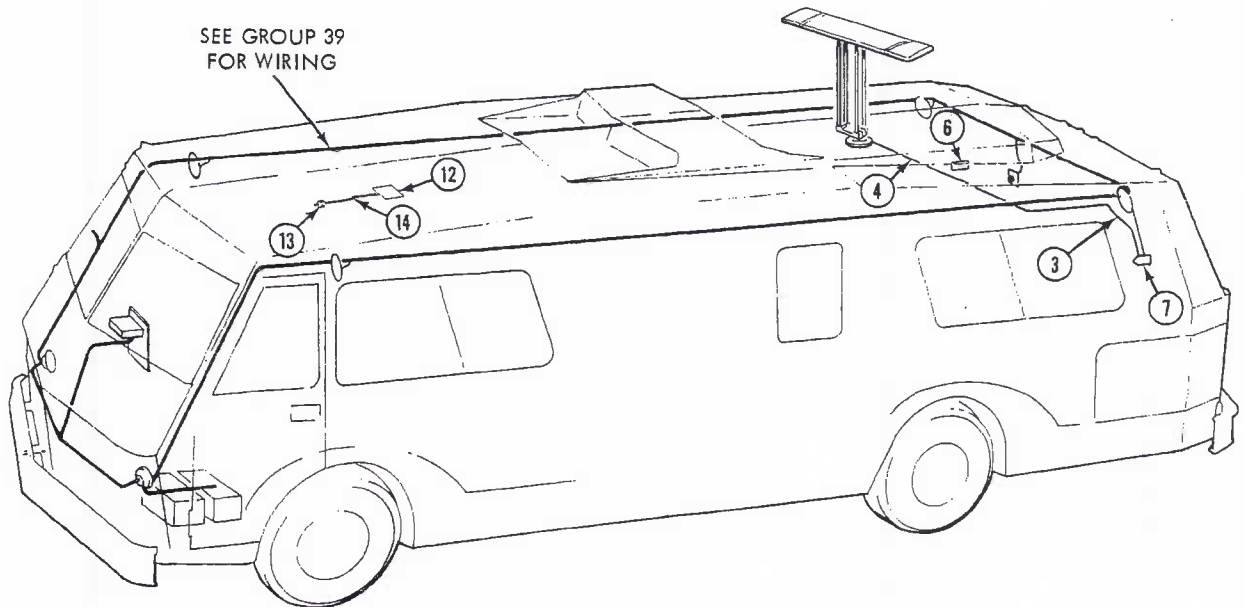

REPAIR PARTS LIST

43 Electronic
 GROUP Communications System
 MODEL 2900R

COACH 00001 TO 00499

COACH 00500 AND UP

Figure 43-2. TV Antenna and Connections

REPAIR PARTS LIST

GROUP 43
MODEL 2900R

FIG NO.	ITEM NO.	PART NUMBER	ITEM DESCRIPTION	QTY PER UNIT
43-2	1	5100369	TV ANTENNA ASSY (BM SKYLINER MODEL) (coach 00001 to 00499)	1
	2	M25034	RIVET, Antenna to roof	16
		5101994-01	TV ANTENNA ASSY (BM STARLINER II, STR-1PB) (coach 00500 & up)	1
	3	M25077	RIVET, Antenna to roof	12
		M20030	GROMMET, TV cable to frame	1
	4	5100369-R001	CABLE, TV shielded (BM-10319)	15 ft
	5	5100369-R002	HANDLE ASSY, TV antenna crank (BM-10739)	1
	6	5100499	RECEPTACLE, Bedroom 12 volt, right side (PRA 5000) (coach 00001 to 00250)	1
		M25044	RIVET, Receptacle attaching (coach 00001 to 00250)	4
	7	5101777	RECEPTACLE, Bedroom 12 volt and TV, left side (BM-12TV-JWG 300 OHM) (coach 00251 & up)	1
		M25029	RIVET, Receptacle attaching (coach 00251 & up)	4
	8	5106362	BASE, TV antenna (rotating)	1
	9	5106081-06	LEAD, TV	15 ft
	43-2	10	M15236	CONNECTION, Co-axial cable (RCA-F59A)
11		5106081	ANTENNA, Radome unit (RCA-5MS440)	1
12		M15249	BASE, CB radio ground plane	1
13		M15248-4	CONNECTOR, Ground plane	1
14		M15248-1	WIRE, Ground plane lead	1