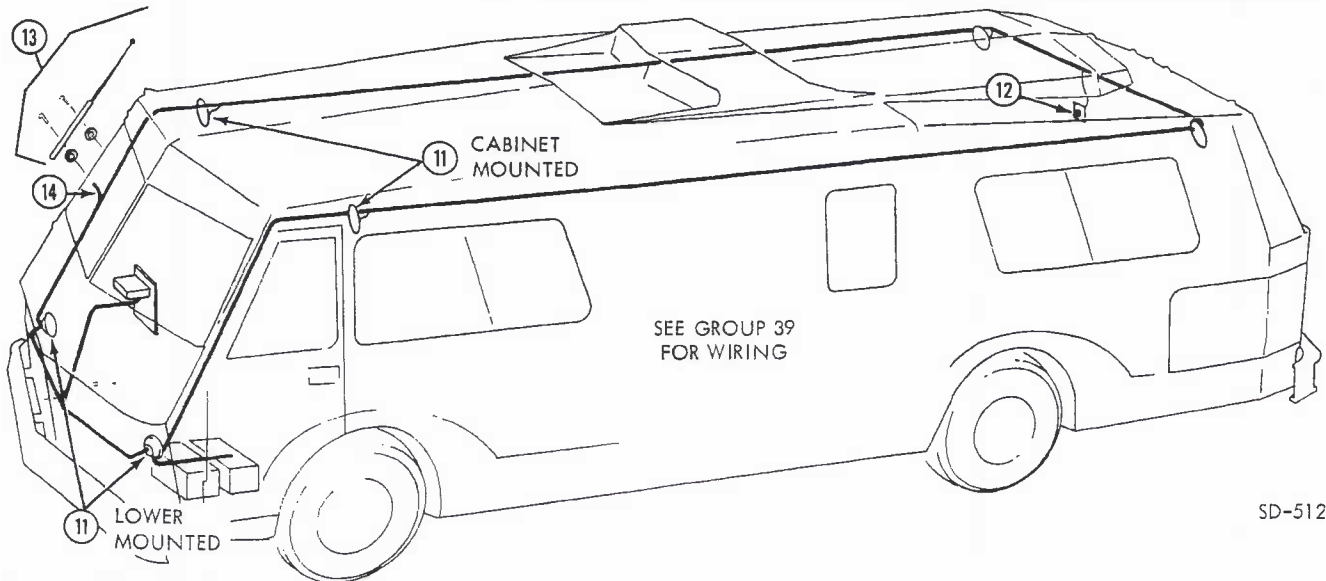

...Speaker

...Tape Deck

...Television

FMC Corporation
Motor Coach Division
333 Brokaw Road Box 664 Santa Clara California 95052

REPAIR PARTS LIST

43 Electronic
 GROUP Communications System
 MODEL 2900R

SD-512

Figure 43-1. Radio and Speakers

REPAIR PARTS LIST

GROUP 43
MODEL 2900R

FIG NO.	ITEM NO.	PART NUMBER	ITEM DESCRIPTION	QTY PER UNIT
43-1	1	5101180	RADIO, AM/FM with 8-track player (AW-C975) (coach 00001 through 00133)	1
	2	5101708	RADIO, AM/FM with 8-track tape player (LJ Model A-75) (coach 00134 & up)	1
	3	5101211-01	BRACKET, Left hand radio (coach 00001 to 00133)	1
	4	5101211-02	BRACKET, Right hand radio (coach 00001 to 00133)	1
	5	5101709-01	BRACKET, Left hand radio (coach 00134 to 00645)	1
	6	5101709-02	BRACKET, Right hand radio (coach 00134 to 00645)	1
		5107058	BRACKET, Radio mounting (coach 00646 & up)	1
	7	M14262	BOLT, Radio bracket to support panel (pan 10) (8-32 x 5/8" long)	2
	8	M17081	WASHER, Radio bracket to support panel bolt, flat #8	2
43-1	9	M17078	NUT, Radio bracket to support panel bolt, self-locking (8-32)	2
	10	5101872	PLATE, Radio mounting (coach 00134 & up)	2
	11	5100515-R002	SPEAKER, AM/FM (sup 5100515-R001)	4
	12	5101803	CONTROL, Rear speaker volume (coach 00150 & up)	1
	13	5101454	ANTENNA, AM/FM, side mount (AW PM-140)	1
	14	5101455	EXTENSION, Quick-mount antenna lead-in (AW L-48)	1
		M15250	ANTENNA, Citizens band	1