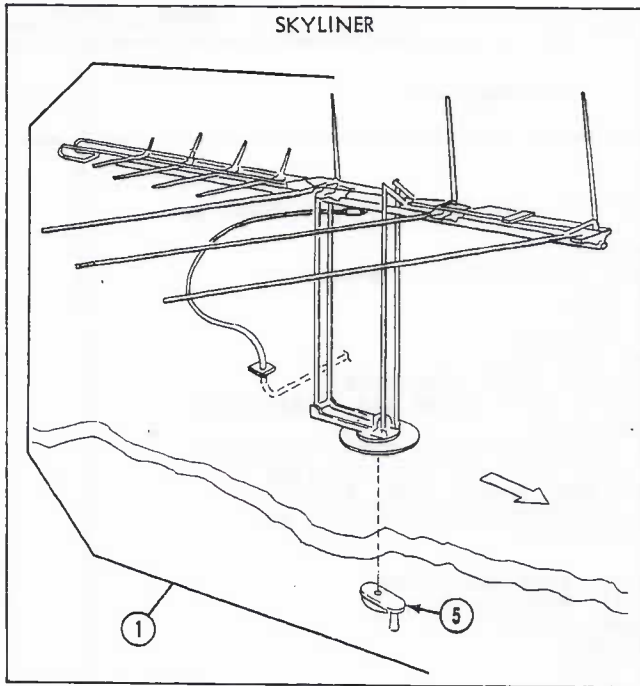

REPAIR PARTS LIST

43 Electronic
GROUP Communications System
MODEL 2900R

COACH 00001 TO 00499