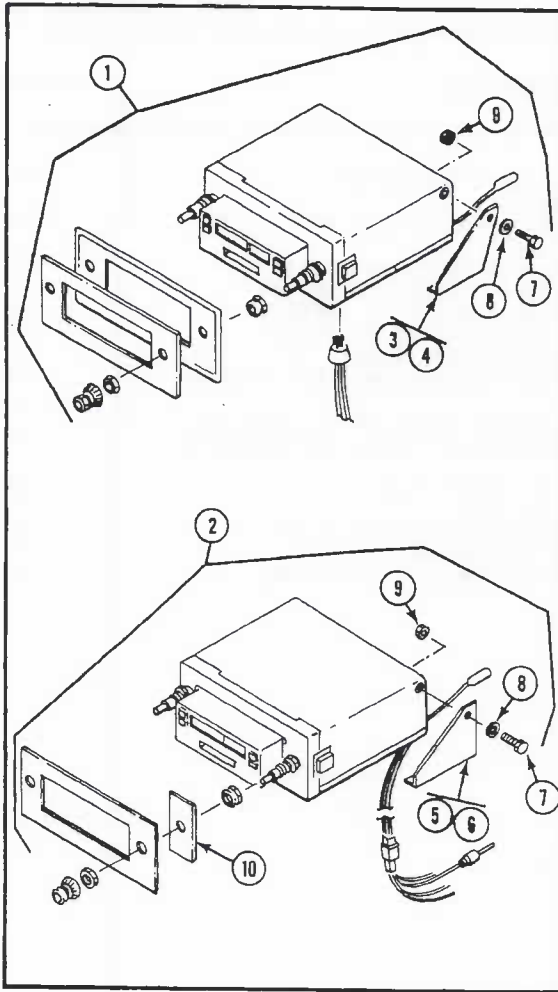

REPAIR PARTS LIST

43 Electronic
GROUP Communications System
MODEL 2900R

SD-512

Figure 43-1. Radio and Speakers

REPAIR PARTS LIST

GROUP 43
MODEL 2900R

FIG NO.	ITEM NO.	PART NUMBER	ITEM DESCRIPTION	QTY PER UNIT
43-1	1	5101180	RADIO, AM/FM with 8-track player (AW-C975) (coach 00001 through 00133)	1
	2	5101708	RADIO, AM/FM with 8-track tape player (LJ Model A-75) (coach 00134 & up)	1
	3	5101211-01	BRACKET, Left hand radio (coach 00001 to 00133)	1
	4	5101211-02	BRACKET, Right hand radio (coach 00001 to 00133)	1
	5	5101709-01	BRACKET, Left hand radio (coach 00134 to 00645)	1
	6	5101709-02	BRACKET, Right hand radio (coach 00134 to 00645)	1
		5107058	BRACKET, Radio mounting (coach 00646 & up)	1
	7	M14262	BOLT, Radio bracket to support panel (pan 10) (8-32 x 5/8" long)	2
	8	M17081	WASHER, Radio bracket to support panel bolt, flat #8	2
43-1	9	M17078	NUT, Radio bracket to support panel bolt, self-locking (8-32)	2
	10	5101872	PLATE, Radio mounting (coach 00134 & up)	2
	11	5100515-R002	SPEAKER, AM/FM (sup 5100515-R001)	4
	12	5101803	CONTROL, Rear speaker volume (coach 00150 & up)	1
	13	5101454	ANTENNA, AM/FM, side mount (AW PM-140)	1
	14	5101455	EXTENSION, Quick-mount antenna lead-in (AW L-48)	1
		M15250	ANTENNA, Citizens band	1