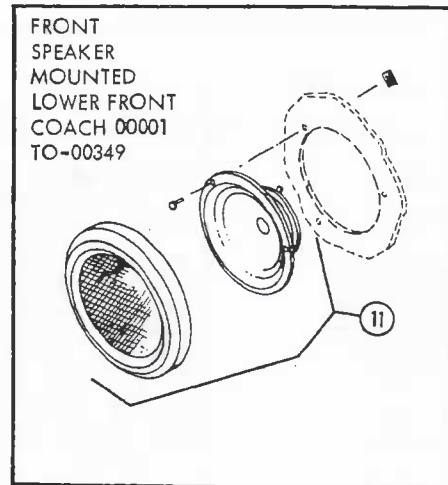

...Speaker

...Tape Deck

...Television

FMC Corporation
Motor Coach Division
333 Brokaw Road Box 664 Santa Clara California 95052

REPAIR PARTS LIST

43 Electronic
 GROUP Communications System
 MODEL 2900R

SD-512

Figure 43-1. Radio and Speakers

REPAIR PARTS LIST

GROUP 43
MODEL 2900R

FIG NO.	ITEM NO.	PART NUMBER	ITEM DESCRIPTION	QTY PER UNIT
43-1	1	5101180	RADIO, AM/FM with 8-track player (AW-C975) (coach 00001 through 00133)	1
	2	5101708	RADIO, AM/FM with 8-track tape player (LJ Model A-75) (coach 00134 & up)	1
	3	5101211-01	BRACKET, Left hand radio (coach 00001 to 00133)	1
	4	5101211-02	BRACKET, Right hand radio (coach 00001 to 00133)	1
	5	5101709-01	BRACKET, Left hand radio (coach 00134 to 00645)	1
	6	5101709-02	BRACKET, Right hand radio (coach 00134 to 00645)	1
		5107058	BRACKET, Radio mounting (coach 00646 & up)	1
	7	M14262	BOLT, Radio bracket to support panel (pan 10) (8-32 x 5/8" long)	2
	8	M17081	WASHER, Radio bracket to support panel bolt, flat #8	2
43-1	9	M17078	NUT, Radio bracket to support panel bolt, self-locking (8-32)	2
	10	5101872	PLATE, Radio mounting (coach 00134 & up)	2
	11	5100515-R002	SPEAKER, AM/FM (sup 5100515-R001)	4
	12	5101803	CONTROL, Rear speaker volume (coach 00150 & up)	1
	13	5101454	ANTENNA, AM/FM, side mount (AW PM-140)	1
	14	5101455	EXTENSION, Quick-mount antenna lead-in (AW L-48)	1
		M15250	ANTENNA, Citizens band	1